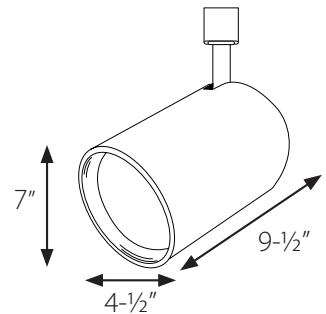

NUVO LIGHTING

Product Information

Track Lighting Kits

R30 Bullet Cylinder

TK342 - Brushed nickel

(3) R30/PAR30 (longneck) 75W max.

Linear track kit includes

- (1) Four foot track
- (3) Track lighting heads
- (1) Floating power feed canopy
- All necessary mounting hardware
- Four color display carton

Dimensions:

Height 7", Width 4-1/2", Extension 9-1/2"

NUVO
LIGHTING

Another innovative Satco Brand
www.nuvolighting.com

National Toll-Free: 1.800.43.SATCO (1.800.437.2826) www.satco.com
Corporate Offices: 110 Heartland Blvd., Brentwood, NY 11717 800.437.2826 631.243.2022 Fax 631.243.2027
Distribution Centers: New York, Florida, Texas, Washington, California, Puerto Rico

© Copyright 2014, SATCO Products, Inc.