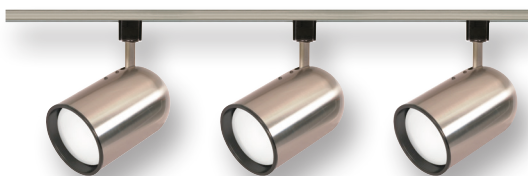

NUVO LIGHTING

Product Information

Track Lighting Kits

R30 Bullet Cylinder

TK342 - Brushed nickel

(3) R30/PAR30 (longneck) 75W max.

Linear track kit includes

- (1) Four foot track
- (3) Track lighting heads
- (1) Floating power feed canopy
- All necessary mounting hardware
- Four color display carton

Dimensions:

Height 7", Width 4-1/2", Extension 9-1/2"

NUVO
LIGHTING

Another innovative Satco Brand
www.nuvolighting.com

National Toll-Free: 1.800.43.SATCO (1.800.437.2826) www.satco.com
Corporate Offices: 110 Heartland Blvd., Brentwood, NY 11717 800.437.2826 631.243.2022 Fax 631.243.2027
Distribution Centers: New York, Florida, Texas, Washington, California, Puerto Rico

© Copyright 2014, SATCO Products, Inc.