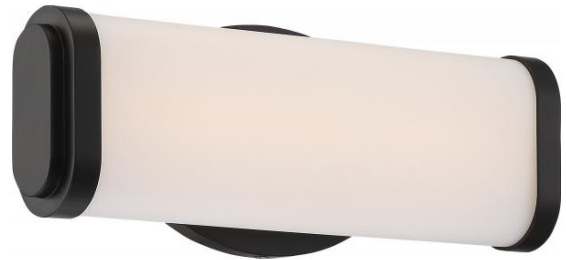

NUVO 62/913

Pace - Single LED Wall Sconce; Aged Bronze Finish

Collection	Pace
Fixture Type	Vanity & Wall
Category	Wall
Finish	Aged Bronze
Number Of Lights	1
Warranty	3 Year Limited

Product Specifications

Style	Extends	Width	Height	Package Weight	Glass Finish
n/a	3.25	5.00	12.00	1.82	n/a
Bulb Shape	Bulb Type	Bulb Base	Bulb Included	UPC	Safety Listing
Linear LED Module	LED	Connector	1	*045923329135	cETLus - Damp