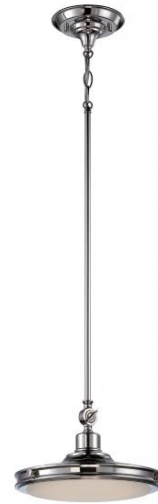

NUVO 62/165

Houston - LED Pendant

Collection	Houston
Fixture Type	Pendant
Category	Pendants
Finish	Polished Nickel
Style	Contemporary
Number Of Lights	1
Warranty	3 Year Limited

Product Information

Features

- Houston - LED Pendant
- Width: 11 1/2" Height: 60 7/8"
- Brushed Nickel / Frosted
- UL Dry

Product Specifications

Style	Extends	Width	Height	Package Weight	Glass Finish
Contemporary	n/a	11.50	60.88	8.38	Glass

Bulb Shape	Bulb Type	Bulb Base	Bulb Included	UPC	Replaceable Light Source
n/a	LED	n/a	0	*045923321658	No