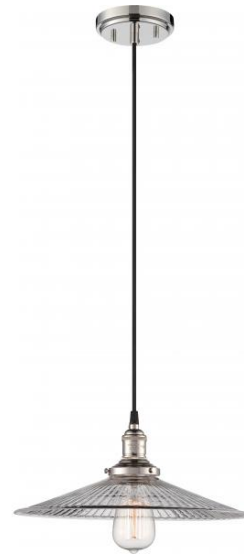

# NUVO 60/5416

Vintage - 1 Light Pendant with Clear Ribbed Glass - Vintage Lamp Included

<b>Collection</b>	Vintage
<b>Fixture Type</b>	Pendant
<b>Category</b>	Pendants
<b>Finish</b>	Polished Nickel
<b>Style</b>	Transitional
<b>Number Of Lights</b>	1
<b>Warranty</b>	1 Year Limited

### Features

- One - Light Vintage Pendant
- Width: 14" Height: 6"
- Brushed Nickel / Frosted White
- UL Dry

## Product Specifications

Style	Extends	Width	Height	Package Weight	Glass Finish
Transitional	n/a	14.00	6.00	4.84	Glass

Bulb Shape	Bulb Type	Bulb Base	Bulb Included	UPC	Replaceable Light Source
A19	Incandescent	Medium	0	*045923654169	Yes