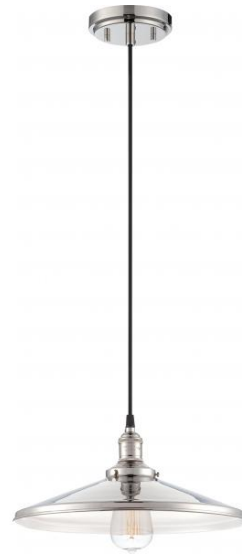

# NUVO 60/5409

Vintage - 1 Light Pendant with Matching Shade  
- Vintage Lamp Included

<b>Collection</b>	Vintage
<b>Fixture Type</b>	Pendant
<b>Category</b>	Pendants
<b>Finish</b>	Polished Nickel
<b>Style</b>	Transitional
<b>Number Of Lights</b>	1
<b>Warranty</b>	1 Year Limited

### Features

- One - Light Vintage Pendant
- Width: 14" Height: 6 1/2"
- Brushed Nickel / Frosted White
- UL Dry

## Product Specifications

Style	Extends	Width	Height	Package Weight	Glass Finish
Transitional	n/a	14.00	6.50	4.22	Glass
Bulb Shape	Bulb Type	Bulb Base	Bulb Included	UPC	Replaceable Light Source
A19	Incandescent	Medium	0	*045923654091	Yes