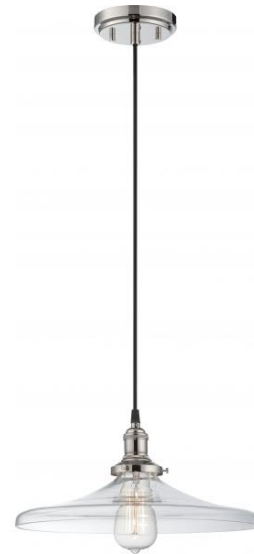

NUVO 60/5407

Vintage - 1 Light Pendant with Clear Glass -
Vintage Lamp Included

Collection	Vintage
Fixture Type	Pendant
Category	Pendants
Finish	Polished Nickel
Style	Transitional
Number Of Lights	1
Warranty	1 Year Limited

Product Information

Features

- One - Light Vintage Pendant
- Width: 14" Height: 6 3/4"
- Brushed Nickel / Frosted White
- UL Dry

Product Specifications

Style	Extends	Width	Height	Package Weight	Glass Finish
Transitional	n/a	14.00	6.75	4.66	Glass
Bulb Shape	Bulb Type	Bulb Base	Bulb Included	UPC	Replaceable Light Source
A19	Incandescent	Medium	0	*045923654077	Yes